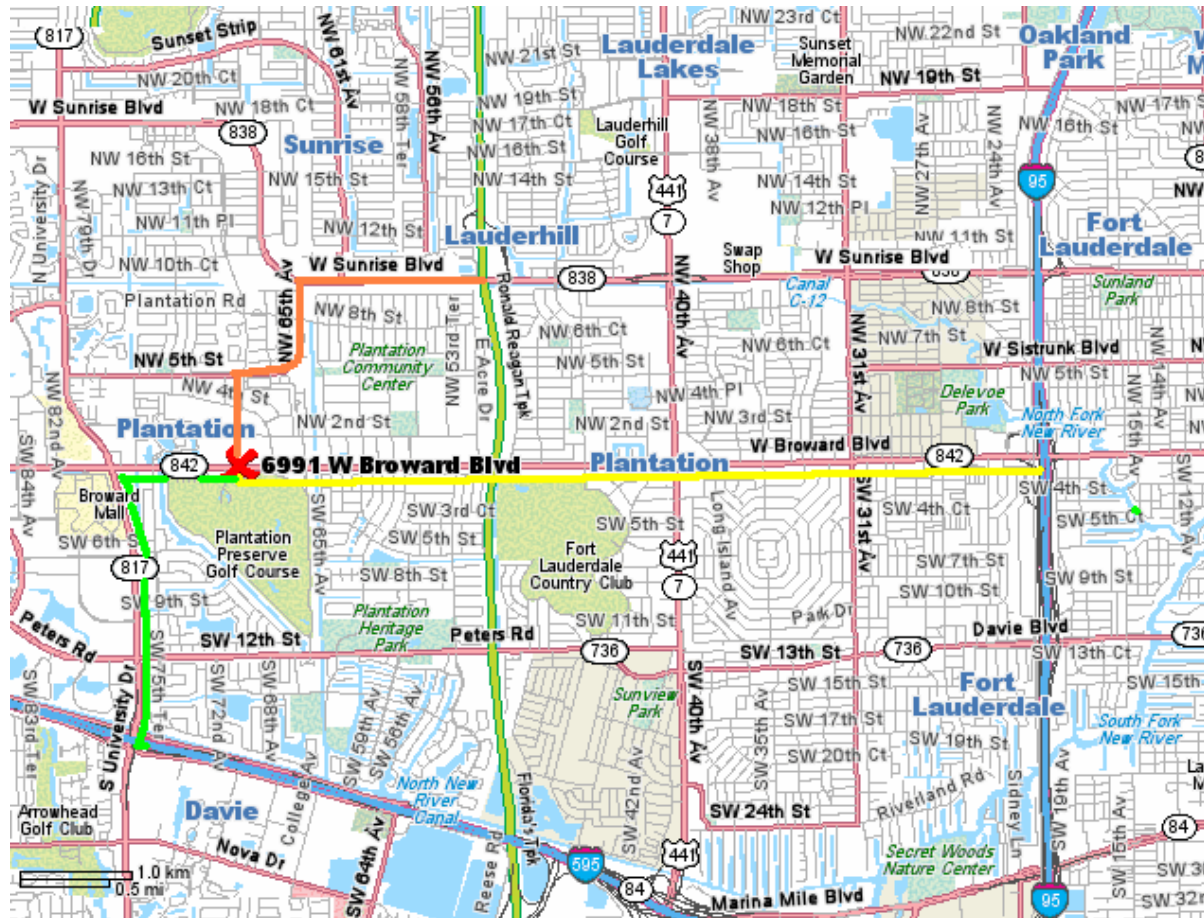

This is an area map indicating the location of the office:

Directions:

The office is on Broward Boulevard east of University Drive and West of S.R. 441. The office is located on the northeast corner of Broward Boulevard and 70th Avenue, inside the real estate offices of Pat Hance, Suite 100.

From I-95 (Highlighted in Yellow on map above) Exit Broward westbound and proceed about 5 miles east to Northwest 70th avenue. Turn right onto 70th Avenue and again at the first driveway into the plaza.

From I-595 (Highlighted in Green on map above) Exit University Drive north and proceed about 2 miles to Broward Boulevard, turn right. Take Broward Boulevard east to 70th Avenue. Turn Left at light onto 70th Avenue, take first driveway on the right into plaza.

From the Turnpike (Highlighted in Orange on map above) Exit Sunrise Boulevard westbound. Turn left on 65th Avenue at the light (your first left because of the canal). Follow 65th as it curves around back to the west (becomes 5th Street). Turn left on 70th Avenue at the light. Go south to last driveway on left just before Broward Boulevard, turn left into plaza.